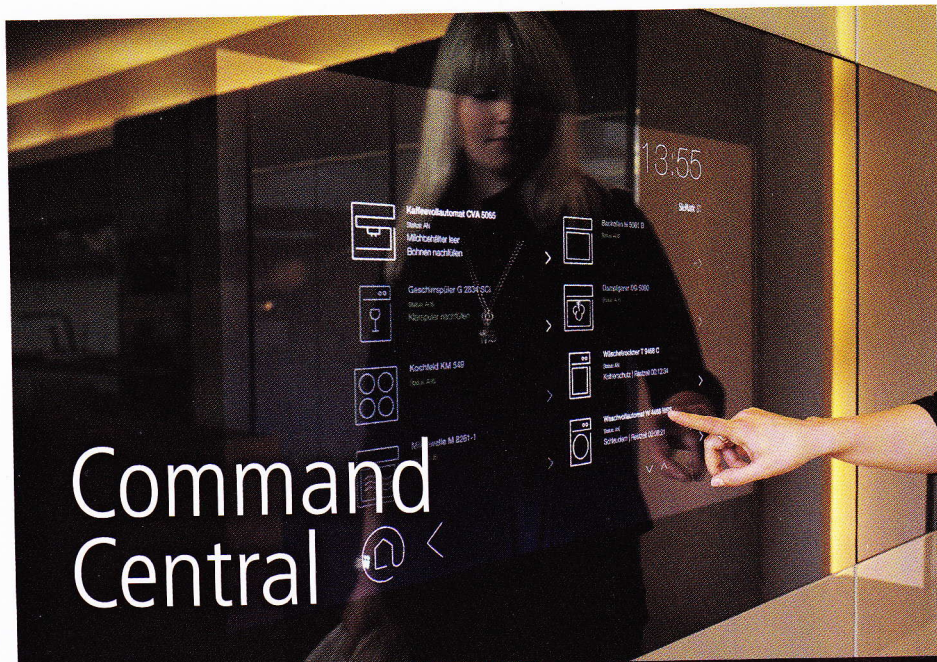

# Command Central

The SieMatic S2 integrates multimedia, Internet, and appliance monitoring into a hardware-free kitchen system design. The cabinetry is available in a variety of colors and finishes, and users can control the multimedia via remote or the SieMaticGrid interface panel. SieMatic. 215.604.1350. [www.siematic.com](http://www.siematic.com).

New to the U.S., the Lipstick wall-mounted range hood is a sleek model from the Platinum collection, popular with the European market. The stainless steel hood circulates air at 400 cubic feet per minute and comes in multiple shades. Broan-NuTone. 800.558.1711. [www.bestrangehoods.com](http://www.bestrangehoods.com).